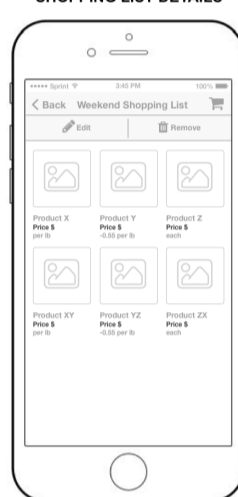

SHOPPING LIST DETAILS