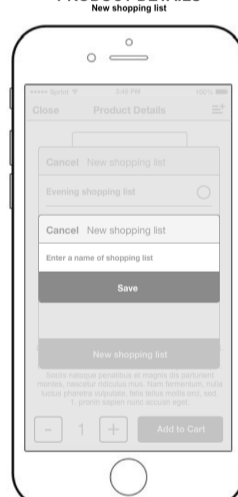

PRODUCT DETAILS