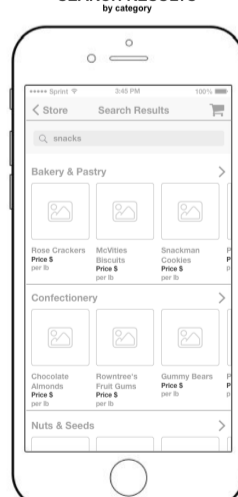

SEARCH RESULTS