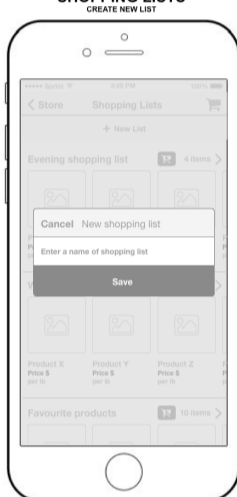

SHOPPING LISTS