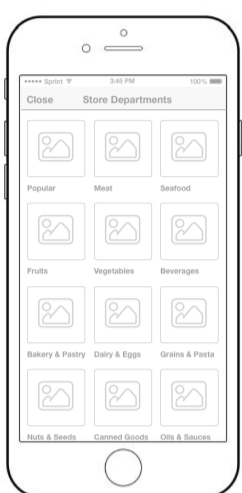

STORE DEPARTMENTS