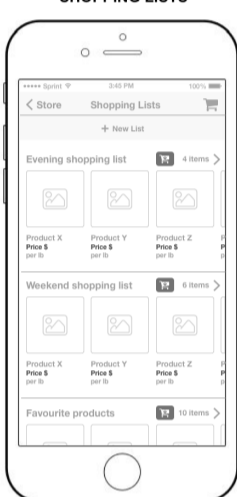

SHOPPING LISTS