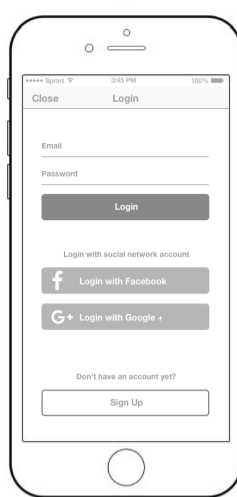

HOME

SIDEBAR

LOGIN

STORE DEPARTMENTS

DEPARTMENT DETAILS

SHOPPING CART

DEPARTMENT CATEGORY

SHOPPING LISTS

SHOPPING LISTS

SHOPPING LIST DETAILS

PRODUCT DETAILS

PRODUCT DETAILS

PRODUCT DETAILS

SEARCH

SEARCH RESULTS

SEARCH RESULTS

SHOPPING CART

CHECKOUT