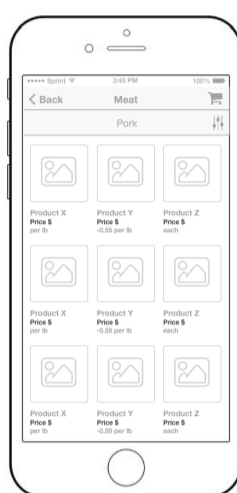

DEPARTMENT CATEGORY