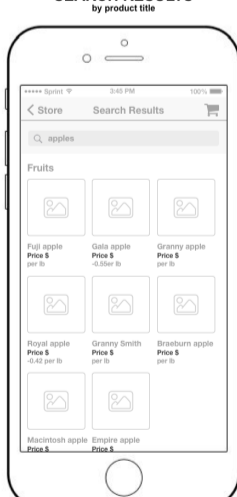

SEARCH RESULTS