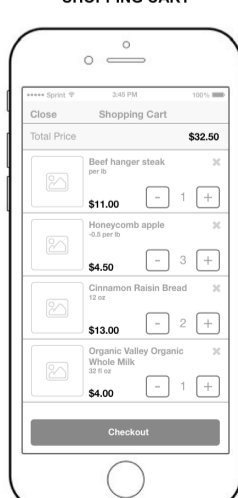

SHOPPING CART