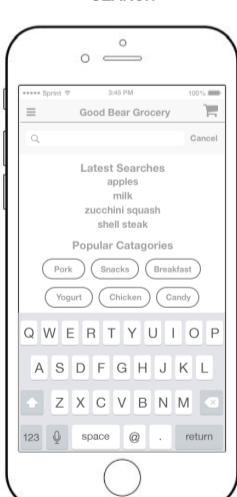

HOME

SIDEBAR

LOGIN

STORE DEPARTMENTS

DEPARTMENT DETAILS

SHOPPING CART

DEPARTMENT CATEGORY

SHOPPING LISTS

SHOPPING LISTS

SHOPPING LIST DETAILS

PRODUCT DETAILS

PRODUCT DETAILS

PRODUCT DETAILS

SEARCH

SEARCH RESULTS

SEARCH RESULTS

SHOPPING CART

CHECKOUT