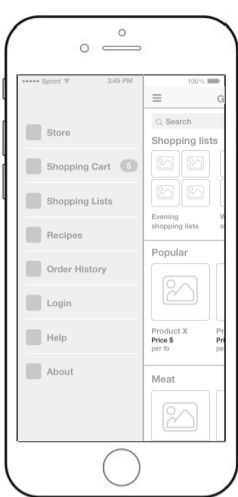

HOME

SIDEBAR

LOGIN

STORE DEPARTMENTS

DEPARTMENT DETAILS

SHOPPING CART

DEPARTMENT CATEGORY

SHOPPING LISTS

SHOPPING LISTS

SHOPPING LIST DETAILS

PRODUCT DETAILS

PRODUCT DETAILS

PRODUCT DETAILS

SEARCH

SEARCH RESULTS

SEARCH RESULTS

SHOPPING CART

CHECKOUT