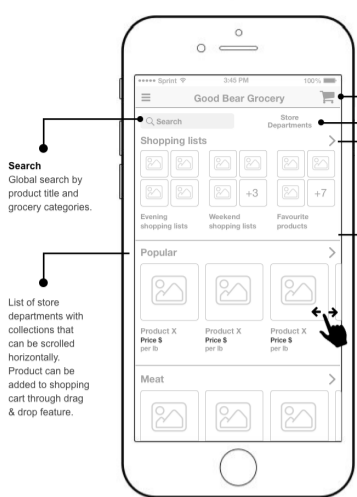

HOME

SIDEBAR

LOGIN

STORE DEPARTMENTS

DEPARTMENT DETAILS

SHOPPING CART

DEPARTMENT CATEGORY

SHOPPING LISTS

SHOPPING LISTS

SHOPPING LIST DETAILS

PRODUCT DETAILS

PRODUCT DETAILS

PRODUCT DETAILS

SEARCH

SEARCH RESULTS

SEARCH RESULTS

SHOPPING CART

CHECKOUT