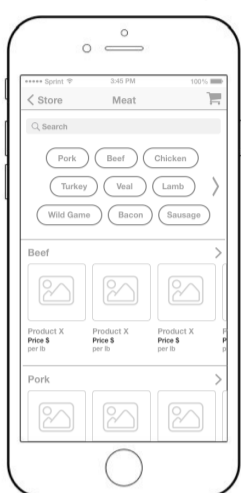

DEPARTMENT DETAILS