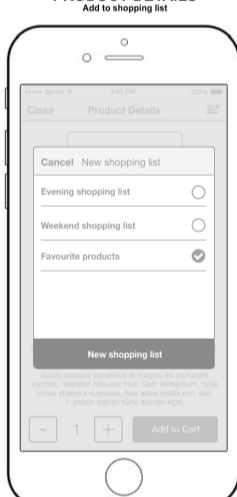

PRODUCT DETAILS