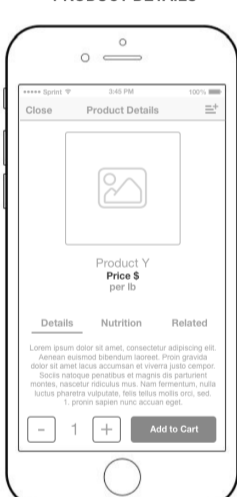

PRODUCT DETAILS